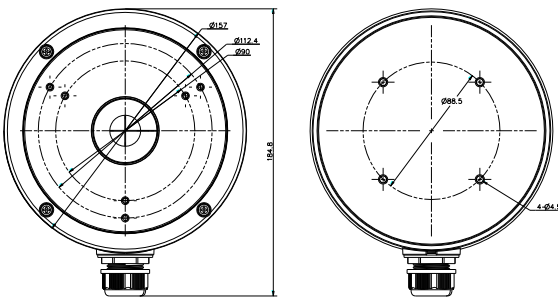

DS-1280ZJ-M

Junction Box for
Dome Camera

Features:

- Aluminum alloy material with surface spray treatment
- Waterproof design

Dimension:

Order Model:

DS-1280ZJ-M

Parameter:

Model	DS-1280ZJ-M
Parameters	Junction Box for Dome Camera
Appearance	Hikvision White
Material	Aluminum Alloy
Dimension	Φ 157×185×51.5mm
Weight	621g

Notice:

- The bracket should be installed on flat wall
- Waterproof rubber is necessary for outdoor application
- The wall must be capable of supporting over 3 times as much as the total weight of the camera and the mount.
- The maximum load capacity of the bracket is **4.5KG**

Note: The actual dome camera may vary from the picture above.